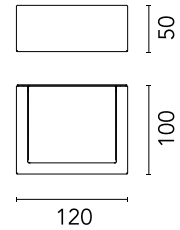

8W - 303lm - 3000K - CRI> 80

LED light source included. Integrated 220-240V ON/OFF electrical power. Equipped with double cable gland for electrical connection.

Are you a professional and your project needs consulting and support?

[BOOK AN APPOINTMENT](#)