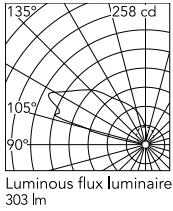

Physical

Colour	Grey
Orientation	Fixed
Net weight (kg)	0.54
Package height (mm)	80
Package width (mm)	100
Package length (mm)	120
IP internal	65
Drive Over	No

Download

[Mounting instructions](#) ZIP

Photometric Files

[LDT / IES](#) ZIP

Technical Drawings

[2D](#) ZIP

[3D](#) ZIP

[Bim](#) ZIP

Schematic light drawing

Photometric

Lighting type	Indirect
Light distribution	Asymmetric
CCT (K)	3000
CRI>	80
Extreme cut off	No