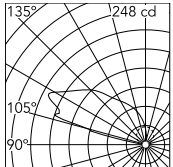

### Physical

Colour	Grey
Orientation	Fixed
Net weight (kg)	0.54
Package height (mm)	80
Package width (mm)	100
Package length (mm)	120
IP internal	65
Drive Over	No

### Technical Drawings

[2D](#) ZIP

[3D](#) ZIP

[Bim](#) ZIP

## Schematic light drawing

Luminous flux luminaire  
291 lm