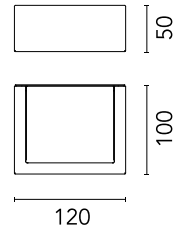

8W - 291lm - 2700K - CRI> 80

LED light source included. Integrated 220-240V ON/OFF electrical power. Equipped with double cable gland for electrical connection.

Are you a professional and your project needs consulting and support?

[BOOK AN APPOINTMENT](#)