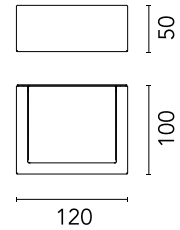

8W - 291lm - 2700K - CRI> 80

LED light source included. Integrated 220-240V ON/OFF electrical power. Equipped with double cable gland for electrical connection.

Are you a professional and your project needs consulting and support?

[BOOK AN APPOINTMENT](#)