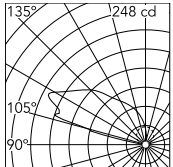

Physical

Colour	White
Orientation	Fixed
Net weight (kg)	0.54
Package height (mm)	80
Package width (mm)	100
Package length (mm)	120
IP internal	65
Drive Over	No

Download

[Mounting instructions](#) ZIP

Photometric Files

[LDT / IES](#) ZIP

Technical Drawings

[2D](#) ZIP

[3D](#) ZIP

[Bim](#) ZIP

Schematic light drawing

Luminous flux luminaire
291 lm

Photometric