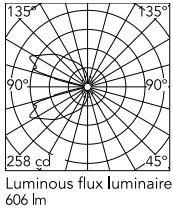

### Physical

Colour	Grey
Orientation	Fixed
Net weight (kg)	0.54
Package height (mm)	80
Package width (mm)	100
Package length (mm)	120
IP internal	65
Drive Over	No

### Technical Drawings

[2D](#) ZIP

[3D](#) ZIP

[Bim](#) ZIP

## Schematic light drawing