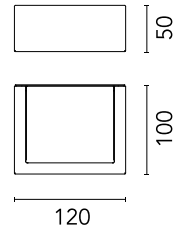

8W - 606lm - 3000K - CRI> 80

LED light source included. Integrated 220-240V ON/OFF electrical power. Equipped with double cable gland for electrical connection.

Are you a professional and your project needs consulting and support?

[BOOK AN APPOINTMENT](#)