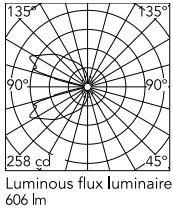

Physical

Colour	White
Orientation	Fixed
Net weight (kg)	0.54
Package height (mm)	80
Package width (mm)	100
Package length (mm)	120
IP internal	65
Drive Over	No

Download

[Mounting instructions](#)  ZIP

Photometric Files

[LDT / IES](#)  ZIP

Technical Drawings

[2D](#)  ZIP

[3D](#)  ZIP

[Bim](#)  ZIP

Schematic light drawing

Photometric

Lighting type	Direct, Indirect
Light distribution	Asymmetric
CCT (K)	3000
CRI>	80
Extreme cut off	No