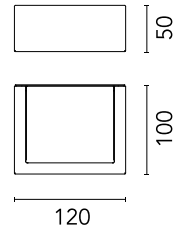

8W - 582lm - 2700K - CRI> 80

LED light source included. Integrated 220-240V ON/OFF electrical power. Equipped with double cable gland for electrical connection.

Are you a professional and your project needs consulting and support?

[BOOK AN APPOINTMENT](#)