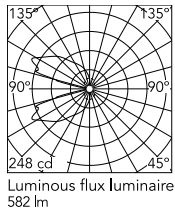

Physical

Colour	Grey
Orientation	Fixed
Net weight (kg)	0.54
Package height (mm)	80
Package width (mm)	100
Package length (mm)	120
IP internal	65
Drive Over	No

Download

[Mounting instructions](#) ZIP

Photometric Files

[LDT / IES](#) ZIP

Technical Drawings

[2D](#) ZIP

[3D](#) ZIP

[Bim](#) ZIP

Schematic light drawing

Photometric

Lighting type	Direct, Indirect
Light distribution	Asymmetric
CCT (K)	2700
CRI>	80
Extreme cut off	No