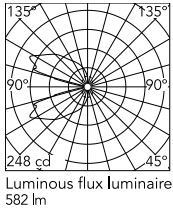

Physical

Colour	White
Orientation	Fixed
Net weight (kg)	0.54
Package height (mm)	80
Package width (mm)	100
Package length (mm)	120
IP internal	65
Drive Over	No

Download

[Mounting instructions](#) ZIP

Photometric Files

[LDT / IES](#) ZIP

Technical Drawings

[2D](#) ZIP

[3D](#) ZIP

[Bim](#) ZIP

Schematic light drawing

Photometric

Lighting type	Direct, Indirect
Light distribution	Asymmetric
CCT (K)	2700
CRI>	80
Extreme cut off	No