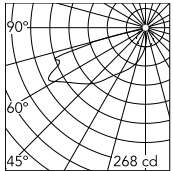

Physical

Colour	Black
Orientation	Fixed
Net weight (kg)	0.54
Package height (mm)	80
Package width (mm)	100
Package length (mm)	120
IP internal	65
Drive Over	No

Download

Mounting instructions [↓ ZIP](#)

Photometric Files

LDT / IES [↓ ZIP](#)

Technical Drawings

2D [↓ ZIP](#)

3D [↓ ZIP](#)

[🔒 Bim](#) [↓ ZIP](#)

Schematic light drawing

Luminous flux luminaire
314 lm

Photometric