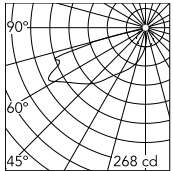

Physical

Colour	Deep Brown
Orientation	Fixed
Net weight (kg)	0.54
Package height (mm)	80
Package width (mm)	100
Package length (mm)	120
IP internal	65
Drive Over	No

Download

Mounting instructions [↓ ZIP](#)

Photometric Files

LDT / IES [↓ ZIP](#)

Technical Drawings

2D [↓ ZIP](#)

3D [↓ ZIP](#)

 Bim [↓ ZIP](#)

Schematic light drawing

Luminous flux luminaire
314 lm