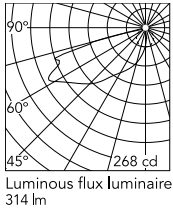

### Physical

Colour	Grey
Orientation	Fixed
Net weight (kg)	0.54
Package height (mm)	80
Package width (mm)	100
Package length (mm)	120
IP internal	65
Drive Over	No

### Technical Drawings

[2D](#) ZIP

[3D](#) ZIP

[Bim](#) ZIP

## Schematic light drawing