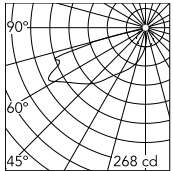

### Physical

Colour	White
Orientation	Fixed
Net weight (kg)	0.54
Package height (mm)	80
Package width (mm)	100
Package length (mm)	120
IP internal	65
Drive Over	No

### Technical Drawings

[2D](#) ZIP

[3D](#) ZIP

[Bim](#) ZIP

## Schematic light drawing

Luminous flux luminaire  
314 lm