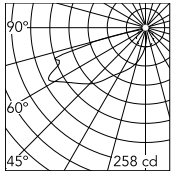

Physical

Colour	Grey
Orientation	Fixed
Net weight (kg)	0.54
Package height (mm)	80
Package width (mm)	100
Package length (mm)	120
IP internal	65
Drive Over	No

Download

[Mounting instructions](#) ZIP

Photometric Files

[LDT / IES](#) ZIP

Technical Drawings

[2D](#) ZIP

[3D](#) ZIP

[Bim](#) ZIP

Schematic light drawing

Luminous flux luminaire
303 lm

Photometric