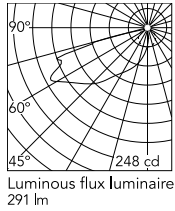

Physical

Colour	Grey
Orientation	Fixed
Net weight (kg)	0.54
Package height (mm)	80
Package width (mm)	100
Package length (mm)	120
IP internal	65
Drive Over	No

Download

[Mounting instructions](#) ZIP

Photometric Files

[LDT / IES](#) ZIP

Technical Drawings

[2D](#) ZIP

[3D](#) ZIP

[Bim](#) ZIP

Schematic light drawing

Photometric

Lighting type	Direct
Light distribution	Asymmetric
CCT (K)	2700
CRI>	80
Extreme cut off	No