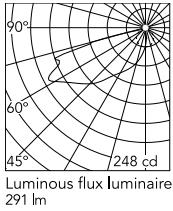

Physical

Colour	White
Orientation	Fixed
Net weight (kg)	0.54
Package height (mm)	80
Package width (mm)	100
Package length (mm)	120
IP internal	65
Drive Over	No

Download

[Mounting instructions](#) ZIP

Photometric Files

[LDT / IES](#) ZIP

Technical Drawings

[2D](#) ZIP

[3D](#) ZIP

[Bim](#) ZIP

Schematic light drawing

Photometric

Lighting type	Direct
Light distribution	Asymmetric
CCT (K)	2700
CRI>	80
Extreme cut off	No