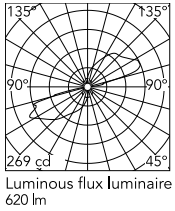

Physical

Colour	Black
Orientation	Fixed
Net weight (kg)	0.54
Package height (mm)	80
Package width (mm)	100
Package length (mm)	120
IP internal	65
Drive Over	No

Download

Mounting instructions [↓ ZIP](#)

Photometric Files

LDT / IES [↓ ZIP](#)

Technical Drawings

2D [↓ ZIP](#)

3D [↓ ZIP](#)

[🔒 Bim](#) [↓ ZIP](#)

Schematic light drawing

Photometric

Lighting type	Direct, Indirect
Light distribution	Asymmetric
CCT (K)	4000
CRI>	80
Extreme cut off	No