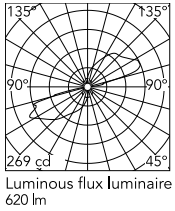

Physical

Colour	Deep Brown
Orientation	Fixed
Net weight (kg)	0.54
Package height (mm)	80
Package width (mm)	100
Package length (mm)	120
IP internal	65
Drive Over	No

Download

Mounting instructions [↓ ZIP](#)

Photometric Files

LDT / IES [↓ ZIP](#)

Technical Drawings

2D [↓ ZIP](#)

3D [↓ ZIP](#)

 Bim [↓ ZIP](#)

Schematic light drawing

Photometric