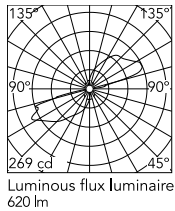

Physical

Colour	Grey
Orientation	Fixed
Net weight (kg)	0.54
Package height (mm)	80
Package width (mm)	100
Package length (mm)	120
IP internal	65
Drive Over	No

Download

[Mounting instructions](#) ZIP

Photometric Files

[LDT / IES](#) ZIP

Technical Drawings

[2D](#) ZIP

[3D](#) ZIP

[Bim](#) ZIP

Schematic light drawing

Photometric

Lighting type	Direct, Indirect
Light distribution	Asymmetric
CCT (K)	4000
CRI>	80
Extreme cut off	No