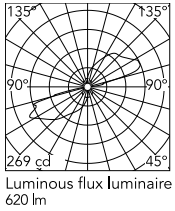

Physical

Colour	White
Orientation	Fixed
Net weight (kg)	0.54
Package height (mm)	80
Package width (mm)	100
Package length (mm)	120
IP internal	65
Drive Over	No

Download

Mounting instructions [↓ ZIP](#)

Photometric Files

LDT / IES [↓ ZIP](#)

Technical Drawings

2D [↓ ZIP](#)

3D [↓ ZIP](#)

[Bim](#) [↓ ZIP](#)

Schematic light drawing

Photometric

Lighting type	Direct, Indirect
Light distribution	Asymmetric
CCT (K)	4000
CRI>	80
Extreme cut off	No