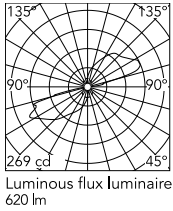

Physical

Colour	Primer
Orientation	Fixed
Net weight (kg)	0.54
Package height (mm)	80
Package width (mm)	100
Package length (mm)	120
IP internal	65
Drive Over	No

Download

[Mounting instructions](#) ZIP

Photometric Files

[LDT / IES](#) ZIP

Technical Drawings

[2D](#) ZIP

[3D](#) ZIP

[Bim](#) ZIP

Schematic light drawing

Photometric

Lighting type	Direct, Indirect
Light distribution	Asymmetric
CCT (K)	4000
CRI>	80
Extreme cut off	No