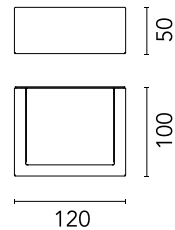

8W - 597lm - 3000K - CRI> 80

LED light source included. Integrated 220-240V ON/OFF electrical power. Equipped with double cable gland for electrical connection.

Are you a professional and your project needs consulting and support?

[BOOK AN APPOINTMENT](#)