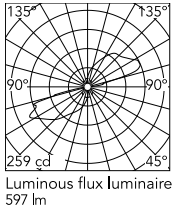

Physical

Colour	Grey
Orientation	Fixed
Net weight (kg)	0.54
Package height (mm)	80
Package width (mm)	100
Package length (mm)	120
IP internal	65
Drive Over	No

Download

[Mounting instructions](#) ZIP

Photometric Files

[LDT / IES](#) ZIP

Technical Drawings

[2D](#) ZIP

[3D](#) ZIP

[Bim](#) ZIP

Schematic light drawing

Photometric

Lighting type	Direct, Indirect
Light distribution	Asymmetric
CCT (K)	3000
CRI>	80
Extreme cut off	No