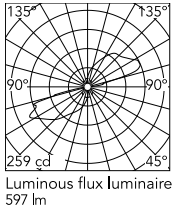

Physical

Colour	White
Orientation	Fixed
Net weight (kg)	0.54
Package height (mm)	80
Package width (mm)	100
Package length (mm)	120
IP internal	65
Drive Over	No

Download

[Mounting instructions](#) ZIP

Photometric Files

[LDT / IES](#) ZIP

Technical Drawings

[2D](#) ZIP

[3D](#) ZIP

[Bim](#) ZIP

Schematic light drawing

Photometric

Lighting type	Direct, Indirect
Light distribution	Asymmetric
CCT (K)	3000
CRI>	80
Extreme cut off	No