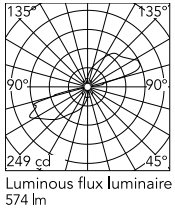

Physical

Colour	Black
Orientation	Fixed
Net weight (kg)	0.54
Package height (mm)	80
Package width (mm)	100
Package length (mm)	120
IP internal	65
Drive Over	No

Download

Mounting instructions [↓ ZIP](#)

Photometric Files

LDT / IES [↓ ZIP](#)

Technical Drawings

2D [↓ ZIP](#)

3D [↓ ZIP](#)

[🔒 Bim](#) [↓ ZIP](#)

Schematic light drawing

Photometric

Lighting type	Direct, Indirect
Light distribution	Asymmetric
CCT (K)	2700
CRI>	80
Extreme cut off	No