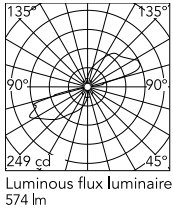

Physical

Colour	Deep Brown
Orientation	Fixed
Net weight (kg)	0.54
Package height (mm)	80
Package width (mm)	100
Package length (mm)	120
IP internal	65
Drive Over	No

Download

Mounting instructions [↓ ZIP](#)

Photometric Files

LDT / IES [↓ ZIP](#)

Technical Drawings

2D [↓ ZIP](#)

3D [↓ ZIP](#)

 Bim [↓ ZIP](#)

Schematic light drawing

Photometric