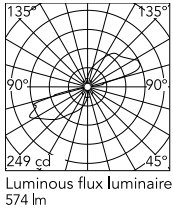

### Physical

Colour	Grey
Orientation	Fixed
Net weight (kg)	0.54
Package height (mm)	80
Package width (mm)	100
Package length (mm)	120
IP internal	65
Drive Over	No

### Technical Drawings

[2D](#) ZIP

[3D](#) ZIP

[Bim](#) ZIP

## Schematic light drawing