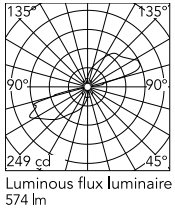

Physical

Colour	White
Orientation	Fixed
Net weight (kg)	0.54
Package height (mm)	80
Package width (mm)	100
Package length (mm)	120
IP internal	65
Drive Over	No

Download

[Mounting instructions](#)  ZIP

Photometric Files

[LDT / IES](#)  ZIP

Technical Drawings

[2D](#)  ZIP

[3D](#)  ZIP

[Bim](#)  ZIP

Schematic light drawing

Photometric

Lighting type	Direct, Indirect
Light distribution	Asymmetric
CCT (K)	2700
CRI>	80
Extreme cut off	No