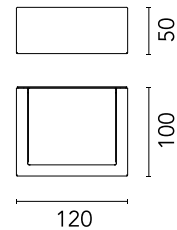

8W - 574lm - 2700K - CRI > 80

LED light source included. Integrated 220-240V ON/OFF electrical power. Equipped with double cable gland for electrical connection.

Are you a professional and your project needs consulting and support?

[BOOK AN APPOINTMENT](#)