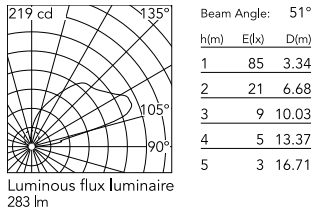

Physical

Colour	Forest Green
Orientation	Fixed
Net weight (kg)	0.54
Package height (mm)	75
Package width (mm)	160
Package length (mm)	115
IP internal	65
Drive Over	No

Download

[Mounting instructions](#) ZIP

Photometric Files

[LDT / IES](#) ZIP

Technical Drawings

[2D](#) ZIP

[3D](#) ZIP

[Bim](#) ZIP

Schematic light drawing

Photometric