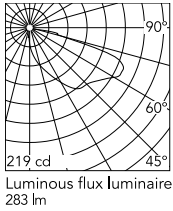

Physical

Colour	Deep Brown
Orientation	Fixed
Net weight (kg)	0.54
Package height (mm)	80
Package width (mm)	100
Package length (mm)	120
IP internal	65
Drive Over	No

Download

Mounting instructions [↓ ZIP](#)

Photometric Files

LDT / IES [↓ ZIP](#)

Technical Drawings

2D [↓ ZIP](#)

3D [↓ ZIP](#)

 Bim [↓ ZIP](#)

Schematic light drawing

h(m)	E(lx)	D(m)
1	85	3.34
2	21	6.68
3	9	10.03
4	5	13.37
5	3	16.71