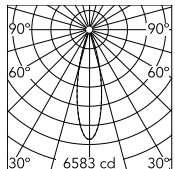

Physical

| | |
|---------------------|-------|
| Colour | White |
| Orientation | Fixed |
| Net weight (kg) | 1.17 |
| Package height (mm) | 130 |
| Package width (mm) | 185 |
| Package length (mm) | 185 |
| IP internal | 66 |

Download

[Mounting instructions](#)  ZIP

Photometric Files

[LDT / IES](#)  ZIP

Technical Drawings

[2D](#)  ZIP

[3D](#)  ZIP

[Bim](#)  ZIP

Schematic light drawing

Beam Angle: 26°

| h(m) | E(lx) | D(m) |
|------|-------|------|
| 1 | 6583 | 0.45 |
| 2 | 1646 | 0.91 |
| 3 | 731 | 1.36 |
| 4 | 411 | 1.82 |
| 5 | 263 | 2.27 |

Luminous flux luminaire
1392 lm

Photometric

| | |
|------------------------|-----------|
| Lighting type | Direct |
| Light distribution | Symmetric |
| CCT (K) | 3000 |
| CRI> | 80 |
| Beam angle C0-180 (°) | 26 |
| Beam angle C90-270 (°) | 26 |
| Extreme cut off | No |