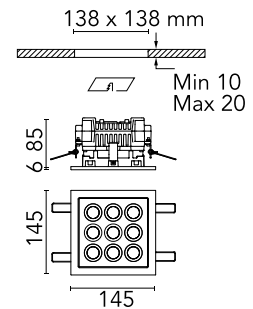

FLOS

F030D43D033 Anthracite

Mile Recessed 2 Dimmable DALI

Designed by Antonio Citterio, 2020

1326lm - 4000K - CRI> 80 - Beam° 40

LED light source included. Integrated 220-240V ON/OFF and 1-10V/DALI dimmable electrical power. Equipped with neoprene cable outlet and double cable grommet for in/out connection. Ceiling mounting springs included. Box for brick roofing installation to be ordered separately.

Physical

Colour	Anthracite
Orientation	Fixed
Net weight (kg)	1.17
Package height (mm)	130
Package width (mm)	185
Package length (mm)	185
IP internal	66

Download

[Mounting instructions](#)  ZIP

Photometric Files

[LDT / IES](#)  ZIP

Technical Drawings

[2D](#)  ZIP

[3D](#)  ZIP

[Bim](#)  ZIP

Schematic light drawing

Beam Angle: 38°

h(m)	E(lx)	D(m)
1	3378	0.70
2	845	1.40
3	375	2.09
4	211	2.79
5	135	3.49

Luminous flux luminaire
1326 lm

Photometric

Lighting type	Direct
Light distribution	Symmetric
CCT (K)	4000
CRI>	80
Beam angle C0-180 (°)	40
Beam angle C90-270 (°)	40
Extreme cut off	No

Electrical

Insulation class	I
Frequency (Hz)	50/60
Main voltage (Vac)	220-240
Power supply	Integrated
Dimmable	Yes
Power supply type	Dimmable DALI 1
Dimming interface	Dimmer Integrated
Emergency	No