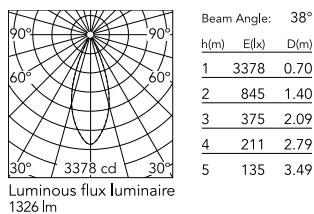

### Technical Drawings

[2D](#) ZIP

[3D](#) ZIP

[Bim](#) ZIP

## Schematic light drawing

## Photometric

Lighting type	Direct
Light distribution	Symmetric
CCT (K)	4000
CRI>	80
Beam angle C0-180 (°)	40
Beam angle C90-270 (°)	40
Extreme cut off	No