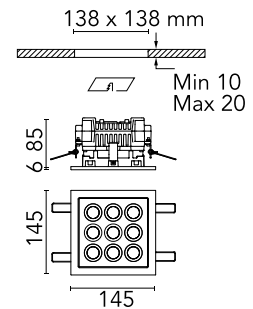

## Mile Recessed 2 Dimmable DALI

Designed by Antonio Citterio, 2020

1326lm - 4000K - CRI> 80 - Beam° 40

LED light source included. Integrated 220-240V ON/OFF and 1-10V/DALI dimmable electrical power. Equipped with neoprene cable outlet and double cable grommet for in/out connection. Ceiling mounting springs included. Box for brick roofing installation to be ordered separately.

### Physical

Colour	Black
Orientation	Fixed
Net weight (kg)	1.17
Package height (mm)	130
Package width (mm)	185
Package length (mm)	185
IP internal	66