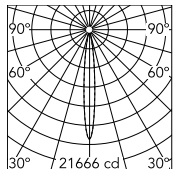

Physical

Colour	Grey
Orientation	Fixed
Net weight (kg)	1.17
Package height (mm)	130
Package width (mm)	185
Package length (mm)	185
IP internal	66

Download

[Mounting instructions](#)  ZIP

Photometric Files

[LDT / IES](#)  ZIP

Technical Drawings

[2D](#)  ZIP

[3D](#)  ZIP

[Bim](#)  ZIP

Schematic light drawing

Beam Angle: 12°

h(m)	E(lx)	D(m)
1	21666	0.21
2	5417	0.41
3	2407	0.62
4	1354	0.82
5	867	1.03

Luminous flux luminaire
1400 lm

Photometric

Lighting type	Direct
Light distribution	Symmetric
CCT (K)	4000
CRI>	80
Beam angle C0-180 (°)	12
Beam angle C90-270 (°)	12
Extreme cut off	No

Electrical

Insulation class	I
Frequency (Hz)	50/60
Main voltage (Vac)	220-240
Power supply	Integrated
Dimmable	Yes
Power supply type	Dimmable DALI 1
Dimming interface	Dimmer Integrated
Emergency	No