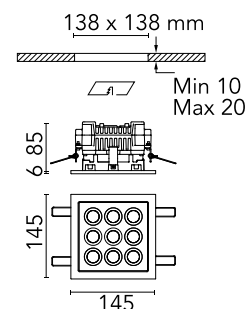

FLOS

F030D41D006 Grey

Mile Recessed 2 Dimmable DALI

Designed by Antonio Citterio, 2020

1400lm - 4000K - CRI> 80 - Beam° 12

LED light source included. Integrated 220-240V ON/OFF and 1-10V/DALI dimmable electrical power. Equipped with neoprene cable outlet and double cable grommet for in/out connection. Ceiling mounting springs included. Box for brick roofing installation to be ordered separately.

Physical

Colour	Grey
Orientation	Fixed
Net weight (kg)	1.17
Package height (mm)	130
Package width (mm)	185
Package length (mm)	185
IP internal	66

Download

[Mounting instructions](#)  ZIP

Photometric Files

[LDT / IES](#)  ZIP

Technical Drawings

[2D](#)  ZIP

[3D](#)  ZIP

[Bim](#)  ZIP

Schematic light drawing

Beam Angle: 12°

h(m)	E(lx)	D(m)
1	21666	0.21
2	5417	0.41
3	2407	0.62
4	1354	0.82
5	867	1.03

Luminous flux luminaire
1400 lm

Photometric

Lighting type	Direct
Light distribution	Symmetric
CCT (K)	4000
CRI>	80
Beam angle C0-180 (°)	12
Beam angle C90-270 (°)	12
Extreme cut off	No

Electrical

Insulation class	I
Frequency (Hz)	50/60
Main voltage (Vac)	220-240
Power supply	Integrated
Dimmable	Yes
Power supply type	Dimmable DALI 1
Dimming interface	Dimmer Integrated
Emergency	No