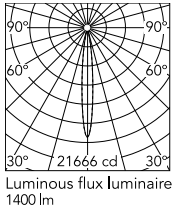

Physical

Colour	White
Orientation	Fixed
Net weight (kg)	1.17
Package height (mm)	130
Package width (mm)	185
Package length (mm)	185
IP internal	66

Download

[Mounting instructions](#) ZIP

Photometric Files

[LDT / IES](#) ZIP

Technical Drawings

[2D](#) ZIP

[3D](#) ZIP

[Bim](#) ZIP

Schematic light drawing

Beam Angle: 12°

h(m)	E(lx)	D(m)
1	21666	0.21
2	5417	0.41
3	2407	0.62
4	1354	0.82
5	867	1.03

Luminous flux luminaire
1400 lm

Photometric

Lighting type	Direct
Light distribution	Symmetric
CCT (K)	4000
CRI>	80
Beam angle C0-180 (°)	12
Beam angle C90-270 (°)	12
Extreme cut off	No

Electrical

Insulation class	I
Frequency (Hz)	50/60
Main voltage (Vac)	220-240
Power supply	Integrated
Dimmable	Yes
Power supply type	Dimmable DALI 1
Dimming interface	Dimmer Integrated
Emergency	No