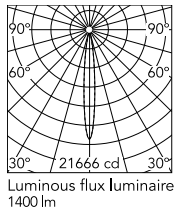

Physical

Colour	Primer
Orientation	Fixed
Net weight (kg)	1.17
Package height (mm)	130
Package width (mm)	185
Package length (mm)	185
IP internal	66

Download

[Mounting instructions](#)  ZIP

Photometric Files

[LDT / IES](#)  ZIP

Technical Drawings

[2D](#)  ZIP

[3D](#)  ZIP

[Bim](#)  ZIP

Schematic light drawing

Beam Angle: 12°

h(m)	E(lx)	D(m)
1	21666	0.21
2	5417	0.41
3	2407	0.62
4	1354	0.82
5	867	1.03

Luminous flux luminaire
1400 lm

Photometric

Lighting type	Direct
Light distribution	Symmetric
CCT (K)	4000
CRI>	80
Beam angle C0-180 (°)	12
Beam angle C90-270 (°)	12
Extreme cut off	No

Electrical

Insulation class	I
Frequency (Hz)	50/60
Main voltage (Vac)	220-240
Power supply	Integrated
Dimmable	Yes
Power supply type	Dimmable DALI 1
Dimming interface	Dimmer Integrated
Emergency	No