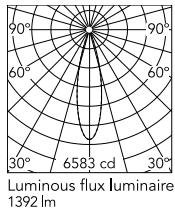

Physical

Colour	Deep Brown
Orientation	Fixed
Net weight (kg)	1.17
Package height (mm)	130
Package width (mm)	185
Package length (mm)	185
IP internal	66

Download

[Mounting instructions](#)  ZIP

Photometric Files

[LDT / IES](#)  ZIP

Technical Drawings

[2D](#)  ZIP

[3D](#)  ZIP

[Bim](#)  ZIP

Schematic light drawing

Beam Angle: 26°

h(m)	E(lx)	D(m)
1	6583	0.45
2	1646	0.91
3	731	1.36
4	411	1.82
5	263	2.27

Luminous flux luminaire
1392 lm

Photometric

Lighting type	Direct
Light distribution	Symmetric
CCT (K)	3000
CRI>	80
Beam angle C0-180 (°)	26
Beam angle C90-270 (°)	26
Extreme cut off	No

Electrical

Insulation class	I
Frequency (Hz)	50/60
Main voltage (Vac)	220-240
Power supply	Integrated
Dimmable	Yes
Power supply type	Dimmable DALI 1
Dimming interface	Dimmer Integrated
Emergency	No