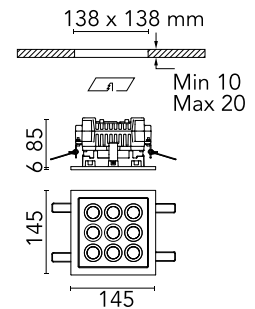

FLOS

F030D32D018 Deep Brown

Mile Recessed 2 Dimmable DALI

Designed by Antonio Citterio, 2020

1392lm - 3000K - CRI> 80 - Beam° 26

LED light source included. Integrated 220-240V ON/OFF and 1-10V/DALI dimmable electrical power. Equipped with neoprene cable outlet and double cable grommet for in/out connection. Ceiling mounting springs included. Box for brick roofing installation to be ordered separately.

Are you a professional and your project needs consulting and support?

[BOOK AN APPOINTMENT](#)

Main specifications

EAN	8054793556611
Mounting	Ceiling
Environments	Outdoor wet location
Light source type	LED
Light sources included	Yes
LED type	Power LED
Number of lamps	1
System power (W)	15
Lumen Output (lm)	1392

Physical

Colour	Deep Brown
Orientation	Fixed
Net weight (kg)	1.17
Package height (mm)	130
Package width (mm)	185
Package length (mm)	185
IP internal	66

Download

[Mounting instructions](#) ZIP

Photometric Files

[LDT / IES](#) ZIP

Technical Drawings

[2D](#) ZIP

[3D](#) ZIP

[Bim](#) ZIP