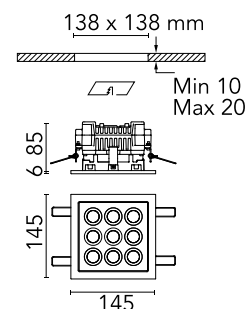

FLOS

F030D32D006 Grey

Mile Recessed 2 Dimmable DALI

Designed by Antonio Citterio, 2020

1392lm - 3000K - CRI> 80 - Beam° 26

LED light source included. Integrated 220-240V ON/OFF and 1-10V/DALI dimmable electrical power. Equipped with neoprene cable outlet and double cable grommet for in/out connection. Ceiling mounting springs included. Box for brick roofing installation to be ordered separately.

Are you a professional and your project needs consulting and support?

[BOOK AN APPOINTMENT](#)

Main specifications

EAN	8054793556598
Mounting	Ceiling
Environments	Outdoor wet location
Light source type	LED
Light sources included	Yes
LED type	Power LED
Number of lamps	1
System power (W)	15
Lumen Output (lm)	1392

Physical

Colour	Grey
Orientation	Fixed
Net weight (kg)	1.17
Package height (mm)	130
Package width (mm)	185
Package length (mm)	185
IP internal	66

Download

[Mounting instructions](#)  ZIP

Photometric Files

[LDT / IES](#)  ZIP

Technical Drawings

[2D](#)  ZIP

[3D](#)  ZIP

[Bim](#)  ZIP

Schematic light drawing

h(m)	E(lx)	D(m)
1	6583	0.45
2	1646	0.91
3	731	1.36
4	411	1.82
5	263	2.27

Photometric