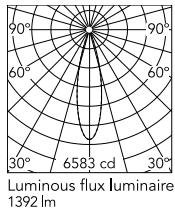

Physical

Colour	White
Orientation	Fixed
Net weight (kg)	1.17
Package height (mm)	130
Package width (mm)	185
Package length (mm)	185
IP internal	66

Download

[Mounting instructions](#)  ZIP

Photometric Files

[LDT / IES](#)  ZIP

Technical Drawings

[2D](#)  ZIP

[3D](#)  ZIP

[Bim](#)  ZIP

Schematic light drawing

Beam Angle: 26°

h(m)	E(lx)	D(m)
1	6583	0.45
2	1646	0.91
3	731	1.36
4	411	1.82
5	263	2.27

Luminous flux luminaire
1392 lm

Photometric

Lighting type	Direct
Light distribution	Symmetric
CCT (K)	3000
CRI>	80
Beam angle C0-180 (°)	26
Beam angle C90-270 (°)	26
Extreme cut off	No

Electrical

Insulation class	I
Frequency (Hz)	50/60
Main voltage (Vac)	220-240
Power supply	Integrated
Dimmable	Yes
Power supply type	Dimmable DALI 1
Dimming interface	Dimmer Integrated
Emergency	No