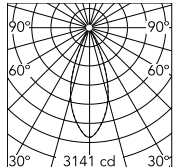

Physical

Colour	Black
Orientation	Fixed
Net weight (kg)	1.17
Package height (mm)	130
Package width (mm)	185
Package length (mm)	185
IP internal	66

Download

[Mounting instructions](#)  ZIP

Photometric Files

[LDT / IES](#)  ZIP

Technical Drawings

[2D](#)  ZIP

[3D](#)  ZIP

[Bim](#)  ZIP

Schematic light drawing

Beam Angle: 38°

h(m)	E(lx)	D(m)
1	3141	0.70
2	785	1.40
3	349	2.09
4	196	2.79
5	126	3.49

Luminous flux luminaire
1233 lm

Photometric

Lighting type	Direct
Light distribution	Symmetric
CCT (K)	2700
CRI>	80
Beam angle C0-180 (°)	40
Beam angle C90-270 (°)	40
Extreme cut off	No

Electrical

Insulation class	I
Frequency (Hz)	50/60
Main voltage (Vac)	220-240
Power supply	Integrated
Dimmable	Yes
Power supply type	Dimmable DALI 1
Dimming interface	Dimmer Integrated
Emergency	No