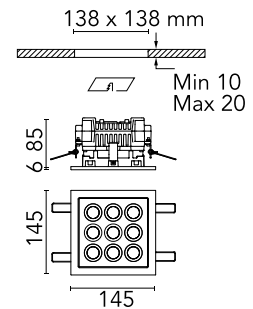

FLOS

■ F030D22D030 Black

Mile Recessed 2 Dimmable DALI

Designed by Antonio Citterio, 2020

1349lm - 2700K - CRI> 80 - Beam° 26

LED light source included. Integrated 220-240V ON/OFF and 1-10V/DALI dimmable electrical power. Equipped with neoprene cable outlet and double cable grommet for in/out connection. Ceiling mounting springs included. Box for brick roofing installation to be ordered separately.

Physical

Colour	Black
Orientation	Fixed
Net weight (kg)	1.17
Package height (mm)	130
Package width (mm)	185
Package length (mm)	185
IP internal	66

Download

[Mounting instructions](#) ZIP

Photometric Files

[LDT / IES](#) ZIP

Technical Drawings

[2D](#) ZIP

[3D](#) ZIP

[Bim](#) ZIP

Schematic light drawing

Beam Angle: 26°

h(m)	E(lx)	D(m)
1	6380	0.45
2	1595	0.91
3	709	1.36
4	399	1.82
5	255	2.27