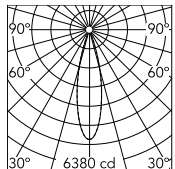

### Physical

Colour	Grey
Orientation	Fixed
Net weight (kg)	1.17
Package height (mm)	130
Package width (mm)	185
Package length (mm)	185
IP internal	66

### Technical Drawings

[2D](#)  ZIP

[3D](#)  ZIP

[Bim](#)  ZIP

## Schematic light drawing

Beam Angle: 26°

h(m)	E(lx)	D(m)
1	6380	0.45
2	1595	0.91
3	709	1.36
4	399	1.82
5	255	2.27

Luminous flux luminaire  
1349 lm

## Photometric

Lighting type	Direct
Light distribution	Symmetric
CCT (K)	2700
CRI>	80
Beam angle C0-180 (°)	26
Beam angle C90-270 (°)	26
Extreme cut off	No