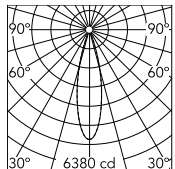

Physical

Colour	White
Orientation	Fixed
Net weight (kg)	1.17
Package height (mm)	130
Package width (mm)	185
Package length (mm)	185
IP internal	66

Download

[Mounting instructions](#)  ZIP

Photometric Files

[LDT / IES](#)  ZIP

Technical Drawings

[2D](#)  ZIP

[3D](#)  ZIP

[Bim](#)  ZIP

Schematic light drawing

Beam Angle: 26°

h(m)	E(lx)	D(m)
1	6380	0.45
2	1595	0.91
3	709	1.36
4	399	1.82
5	255	2.27

Luminous flux luminaire
1349 lm

Photometric

Lighting type	Direct
Light distribution	Symmetric
CCT (K)	2700
CRI>	80
Beam angle C0-180 (°)	26
Beam angle C90-270 (°)	26
Extreme cut off	No

Electrical

Insulation class	I
Frequency (Hz)	50/60
Main voltage (Vac)	220-240
Power supply	Integrated
Dimmable	Yes
Power supply type	Dimmable DALI 1
Dimming interface	Dimmer Integrated
Emergency	No