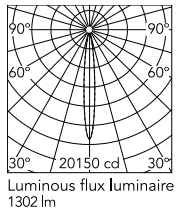

Physical

Colour	Black
Orientation	Fixed
Net weight (kg)	1.17
Package height (mm)	130
Package width (mm)	185
Package length (mm)	185
IP internal	66

Download

[Mounting instructions](#)  ZIP

Photometric Files

[LDT / IES](#)  ZIP

Technical Drawings

[2D](#)  ZIP

[3D](#)  ZIP

[Bim](#)  ZIP

Schematic light drawing

Beam Angle: 12°

h(m)	E(lx)	D(m)
1	20150	0.21
2	5037	0.41
3	2239	0.62
4	1259	0.82
5	806	1.03

Photometric

Lighting type	Direct
Light distribution	Symmetric
CCT (K)	2700
CRI>	80
Beam angle C0-180 (°)	12
Beam angle C90-270 (°)	12
Extreme cut off	No

Electrical

Insulation class	I
Frequency (Hz)	50/60
Main voltage (Vac)	220-240
Power supply	Integrated
Dimmable	Yes
Power supply type	Dimmable DALI 1
Dimming interface	Dimmer Integrated
Emergency	No