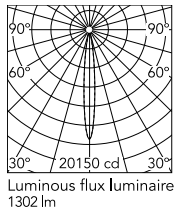

Physical

| | |
|---------------------|--------|
| Colour | Primer |
| Orientation | Fixed |
| Net weight (kg) | 1.17 |
| Package height (mm) | 130 |
| Package width (mm) | 185 |
| Package length (mm) | 185 |
| IP internal | 66 |

Schematic light drawing

Beam Angle: 12°

| h(m) | E(lx) | D(m) |
|------|-------|------|
| 1 | 20150 | 0.21 |
| 2 | 5037 | 0.41 |
| 3 | 2239 | 0.62 |
| 4 | 1259 | 0.82 |
| 5 | 806 | 1.03 |

Luminous flux Luminaire
1302 lm

Photometric

| | |
|------------------------|-----------|
| Light distribution | Symmetric |
| CCT (K) | 2700 |
| CRI> | 80 |
| Beam angle C0-180 (°) | 12 |
| Beam angle C90-270 (°) | 12 |
| Extreme cut off | No |