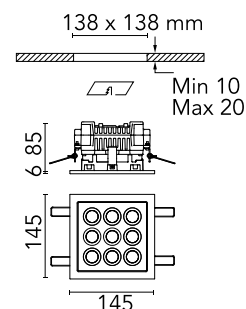

FLOS

F030D43B001 White

Mile Recessed 2 Dimmable 1-10V

Designed by Antonio Citterio, 2020

1326lm - 4000K - CRI> 80 - Beam° 40

LED light source included. Integrated 220-240V ON/OFF and 1-10V/DALI dimmable electrical power. Equipped with neoprene cable outlet and double cable grommet for in/out connection. Ceiling mounting springs included. Box for brick roofing installation to be ordered separately.

Are you a professional and your project needs consulting and support?

[BOOK AN APPOINTMENT](#)

Main specifications

EAN	8054793557847
Mounting	Ceiling
Environments	Outdoor wet location
Light source type	LED
Light sources included	Yes
LED type	Power LED
Number of lamps	1
System power (W)	15
Lumen Output (lm)	1326

Physical

Colour	White
Orientation	Fixed
Net weight (kg)	1.17
Package height (mm)	130
Package width (mm)	185
Package length (mm)	185
IP internal	66

Download

[Mounting instructions](#) ZIP

Photometric Files

[LDT / IES](#) ZIP

Technical Drawings

[2D](#) ZIP

[3D](#) ZIP

[Bim](#) ZIP