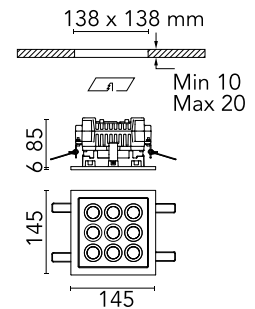

FLOS

F030D42B006 Grey

Mile Recessed 2 Dimmable 1-10V

Designed by Antonio Citterio, 2020

1450lm - 4000K - CRI> 80 - Beam° 26

LED light source included. Integrated 220-240V ON/OFF and 1-10V/DALI dimmable electrical power. Equipped with neoprene cable outlet and double cable grommet for in/out connection. Ceiling mounting springs included. Box for brick roofing installation to be ordered separately.

Are you a professional and your project needs consulting and support?

[BOOK AN APPOINTMENT](#)

Main specifications

EAN	8054793557502
Mounting	Ceiling
Environments	Outdoor wet location
Light source type	LED
Light sources included	Yes
LED type	Power LED
Number of lamps	1
System power (W)	15
Lumen Output (lm)	1450

Physical

Colour	Grey
Orientation	Fixed
Net weight (kg)	1.17
Package height (mm)	130
Package width (mm)	185
Package length (mm)	185
IP internal	66

Download

[Mounting instructions](#) ZIP

Photometric Files

[LDT / IES](#) ZIP

Technical Drawings

[2D](#) ZIP

[3D](#) ZIP

[Bim](#) ZIP