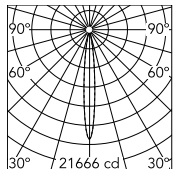

Physical

Colour	Black
Orientation	Fixed
Net weight (kg)	1.17
Package height (mm)	130
Package width (mm)	185
Package length (mm)	185
IP internal	66

Download

[Mounting instructions](#)  ZIP

Photometric Files

[LDT / IES](#)  ZIP

Technical Drawings

[2D](#)  ZIP

[3D](#)  ZIP

[Bim](#)  ZIP

Schematic light drawing

Beam Angle: 12°

h(m)	E(lx)	D(m)
1	21666	0.21
2	5417	0.41
3	2407	0.62
4	1354	0.82
5	867	1.03

Luminous flux luminaire
1400 lm

Photometric

Lighting type	Direct
Light distribution	Symmetric
CCT (K)	4000
CRI>	80
Beam angle C0-180 (°)	12
Beam angle C90-270 (°)	12
Extreme cut off	No

Electrical

Insulation class	I
Frequency (Hz)	50/60
Main voltage (Vac)	220-240
Power supply	Integrated
Dimmable	Yes
Power supply type	Dimmable 1-10V
Dimming interface	Dimmer Integrated
Emergency	No