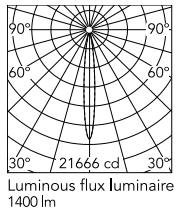

Physical

Colour	Forest Green
Orientation	Fixed
Net weight (kg)	1.17
Package height (mm)	130
Package width (mm)	185
Package length (mm)	185
IP internal	66

Download

[Mounting instructions](#)  ZIP

Photometric Files

[LDT / IES](#)  ZIP

Technical Drawings

[2D](#)  ZIP

[3D](#)  ZIP

[Bim](#)  ZIP

Schematic light drawing

Beam Angle: 12°

h(m)	E(lx)	D(m)
1	21666	0.21
2	5417	0.41
3	2407	0.62
4	1354	0.82
5	867	1.03

Luminous flux luminaire
1400 lm

Photometric

Lighting type	Direct
Light distribution	Symmetric
CCT (K)	4000
CRI>	80
Beam angle C0-180 (°)	12
Beam angle C90-270 (°)	12
Extreme cut off	No

Electrical

Insulation class	I
Frequency (Hz)	50/60
Main voltage (Vac)	220-240
Power supply	Integrated
Dimmable	Yes
Power supply type	Dimmable 1-10V
Dimming interface	Dimmer Integrated
Emergency	No