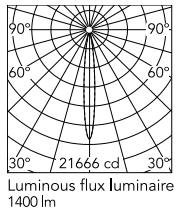

Physical

Colour	White
Orientation	Fixed
Net weight (kg)	1.17
Package height (mm)	130
Package width (mm)	185
Package length (mm)	185
IP internal	66

Download

[Mounting instructions](#) ZIP

Photometric Files

[LDT / IES](#) ZIP

Technical Drawings

[2D](#) ZIP

[3D](#) ZIP

[Bim](#) ZIP

Schematic light drawing

Beam Angle: 12°

h(m)	E(lx)	D(m)
1	21666	0.21
2	5417	0.41
3	2407	0.62
4	1354	0.82
5	867	1.03

Luminous flux luminaire
1400 lm

Photometric

Lighting type	Direct
Light distribution	Symmetric
CCT (K)	4000
CRI>	80
Beam angle C0-180 (°)	12
Beam angle C90-270 (°)	12
Extreme cut off	No

Electrical

Insulation class	I
Frequency (Hz)	50/60
Main voltage (Vac)	220-240
Power supply	Integrated
Dimmable	Yes
Power supply type	Dimmable 1-10V
Dimming interface	Dimmer Integrated
Emergency	No