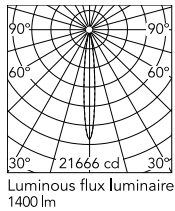

Physical

Colour	Primer
Orientation	Fixed
Net weight (kg)	1.17
Package height (mm)	130
Package width (mm)	185
Package length (mm)	185
IP internal	66

Download

[Mounting instructions](#)  ZIP

Photometric Files

[LDT / IES](#)  ZIP

Technical Drawings

[2D](#)  ZIP

[3D](#)  ZIP

[Bim](#)  ZIP

Schematic light drawing

Beam Angle: 12°

h(m)	E(lx)	D(m)
1	21666	0.21
2	5417	0.41
3	2407	0.62
4	1354	0.82
5	867	1.03

Luminous flux luminaire
1400 lm

Photometric

Lighting type	Direct
Light distribution	Symmetric
CCT (K)	4000
CRI>	80
Beam angle C0-180 (°)	12
Beam angle C90-270 (°)	12
Extreme cut off	No

Electrical

Insulation class	I
Frequency (Hz)	50/60
Main voltage (Vac)	220-240
Power supply	Integrated
Dimmable	Yes
Power supply type	Dimmable 1-10V
Dimming interface	Dimmer Integrated
Emergency	No